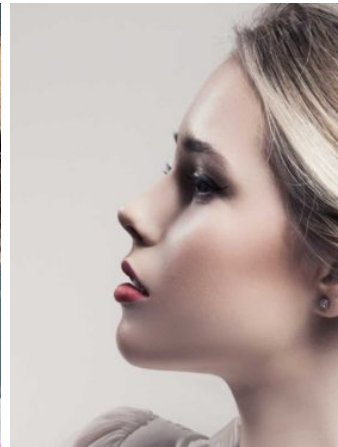

LUCY BLAY

ID: TALENTS454409

Age: 18

Country: England

Height: 5'5 (165 cm)

Chest / Bust: 66cm / 26"0

GILDA

MODEL AGENCY