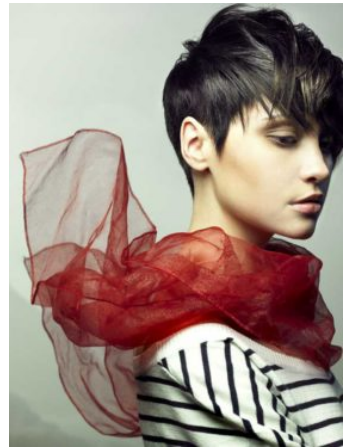

LUCY BLAY

ID: TALENTS454409

Age: 18

Country: England

Height: 5'5 (165 cm)

Chest / Bust: 66cm / 26"0

GILDA

MODEL AGENCY